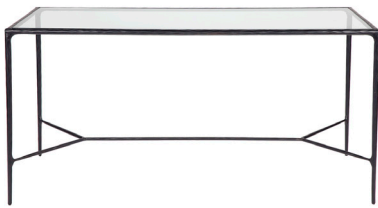

**HESTON MARBLE CONSOLE
TABLE - SMALL BRASS**
90cm W x 30cm D x 80cm H

**HESTON RECTANGLE MARBLE
COFFEE TABLE - BRASS**
120cm W x 60cm D x 45cm H

Heston RANGE

Timelessly Elegant

**HESTON MARBLE DESK
- BRASS**

152cm W x 56cm D x 76cm H

**HESTON SQUARE MARBLE SIDE
TABLE - BRASS**

50cm W x 50cm D x 56cm H

**HESTON PETITE MARBLE SIDE
TABLE - BRASS**

30cm Dia x 60cm H

**HESTON GLASS DESK
- BLACK**

152cm W x 56cm D x 76cm H

**HESTON ROUND MARBLE SIDE
TABLE - BLACK**

45cm Dia x 55cm H

**HESTON ROUND MARBLE
COFFEE TABLE - BLACK**

120cm Dia x 38cm H

**HESTON MARBLE DEMILUNE
TABLE - BLACK**

90cm W x 45cm D x 76cm H

**HESTON MARBLE CONSOLE
TABLE - LARGE BLACK**

180cm W x 35cm D x 76cm H

**HESTON MARBLE CONSOLE
TABLE - MEDIUM BLACK**

140cm W x 33cm D x 76cm H

Heston RANGE

Timelessly Elegant

**HESTON MARBLE CONSOLE
TABLE - SMALL BLACK**
90cm W x 30cm D x 80cm H

**HESTON RECTANGLE MARBLE
COFFEE TABLE - BLACK**
120cm W x 60cm D x 45cm H