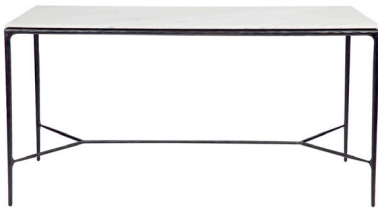

**HESTON MARBLE CONSOLE
TABLE - SMALL BRASS**
90cm W x 30cm D x 80cm H

**HESTON RECTANGLE MARBLE
COFFEE TABLE - BRASS**
120cm W x 60cm D x 45cm H

Heston RANGE

Timelessly Elegant

**HESTON MARBLE DESK
- BRASS**

**HESTON ROUND MARBLE SIDE
TABLE - BLACK**

45cm Dia x 55cm H

**HESTON ROUND MARBLE
COFFEE TABLE - BLACK**

120cm Dia x 38cm H

**HESTON MARBLE DEMILUNE
TABLE - BLACK**

90cm W x 45cm D x 76cm H

**HESTON MARBLE CONSOLE
TABLE - LARGE BLACK**

180cm W x 35cm D x 76cm H

**HESTON MARBLE CONSOLE
TABLE - MEDIUM BLACK**

140cm W x 33cm D x 76cm H

Heston RANGE

Timelessly Elegant

**HESTON MARBLE CONSOLE
TABLE - SMALL BLACK**
90cm W x 30cm D x 80cm H

**HESTON RECTANGLE MARBLE
COFFEE TABLE - BLACK**
120cm W x 60cm D x 45cm H

**HESTON SHELVING UNIT
- BLACK**
100cm W x 35cm D x 200cm H

**HESTON MARBLE DESK
- BLACK**
152cm W x 56cm D x 76cm H

**HESTON SQUARE MARBLE SIDE
TABLE - BLACK**
50cm W x 45cm D x 55cm H

**HESTON PETITE MARBLE SIDE
TABLE - BLACK**
30cm Dia x 60cm H