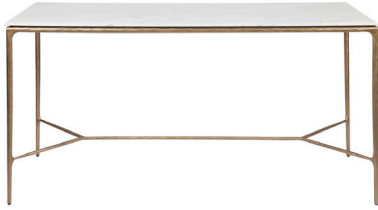

Heston RANGE

Timelessly Elegant

**HESTON GLASS DESK
- BRASS**
152cm W x 56cm D x 76cm H

**HESTON MARBLE DEMILUNE
TABLE - BRASS**
90cm W x 45cm D x 76cm H

**HESTON MARBLE CONSOLE
TABLE - LARGE BRASS**
180cm W x 35cm D x 76cm H

**HESTON ROUND MARBLE
COFFEE TABLE - BRASS**
120cm Dia x 38cm H

**HESTON ROUND MARBLE SIDE
TABLE - BRASS**
45cm Dia x 55cm H

**HESTON SHELVING UNIT
- BRASS**
100cm W x 35cm D x 200cm H

**HESTON MARBLE CONSOLE
TABLE - MEDIUM BRASS**
140cm W x 33cm D x 76cm H

**HESTON MARBLE CONSOLE
TABLE - SMALL BRASS**
90cm W x 30cm D x 80cm H

**HESTON RECTANGLE MARBLE
COFFEE TABLE - BRASS**
120cm W x 60cm D x 45cm H

Heston RANGE

Timelessly Elegant

**HESTON MARBLE DESK
- BRASS**

152cm W x 56cm D x 76cm H

**HESTON SQUARE MARBLE SIDE
TABLE - BRASS**

50cm W x 50cm D x 56cm H

**HESTON PETITE MARBLE SIDE
TABLE - BRASS**

30cm Dia x 60cm H

**HESTON GLASS DESK
- BLACK**

152cm W x 56cm D x 76cm H