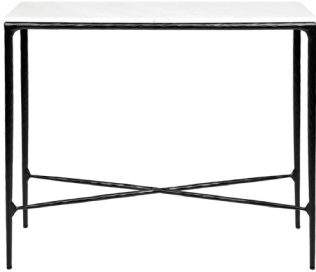

**HESTON MARBLE CONSOLE
TABLE - SMALL BRASS**
90cm W x 30cm D x 80cm H

**HESTON RECTANGLE MARBLE
COFFEE TABLE - BRASS**
120cm W x 60cm D x 45cm H

Heston RANGE

Timelessly Elegant

**HESTON MARBLE DESK
- BRASS**

**HESTON ROUND MARBLE SIDE
TABLE - BLACK**

45cm Dia x 55cm H

**HESTON ROUND MARBLE
COFFEE TABLE - BLACK**

120cm Dia x 38cm H

**HESTON MARBLE DEMILUNE
TABLE - BLACK**

90cm W x 45cm D x 76cm H

**HESTON MARBLE CONSOLE
TABLE - LARGE BLACK**

180cm W x 35cm D x 76cm H

**HESTON MARBLE CONSOLE
TABLE - MEDIUM BLACK**

140cm W x 33cm D x 76cm H

Heston RANGE

Timelessly Elegant

**HESTON MARBLE CONSOLE
TABLE - SMALL BLACK**
90cm W x 30cm D x 80cm H

**HESTON RECTANGLE MARBLE
COFFEE TABLE - BLACK**
120cm W x 60cm D x 45cm H

**HESTON SHELVING UNIT
- BLACK**
100cm W x 35cm D x 200cm H

**HESTON MARBLE DESK
- BLACK**
152cm W x 56cm D x 76cm H

**HESTON SQUARE MARBLE SIDE
TABLE - BLACK**
50cm W x 45cm D x 55cm H

**HESTON PETITE MARBLE SIDE
TABLE - BLACK**
30cm Dia x 60cm H